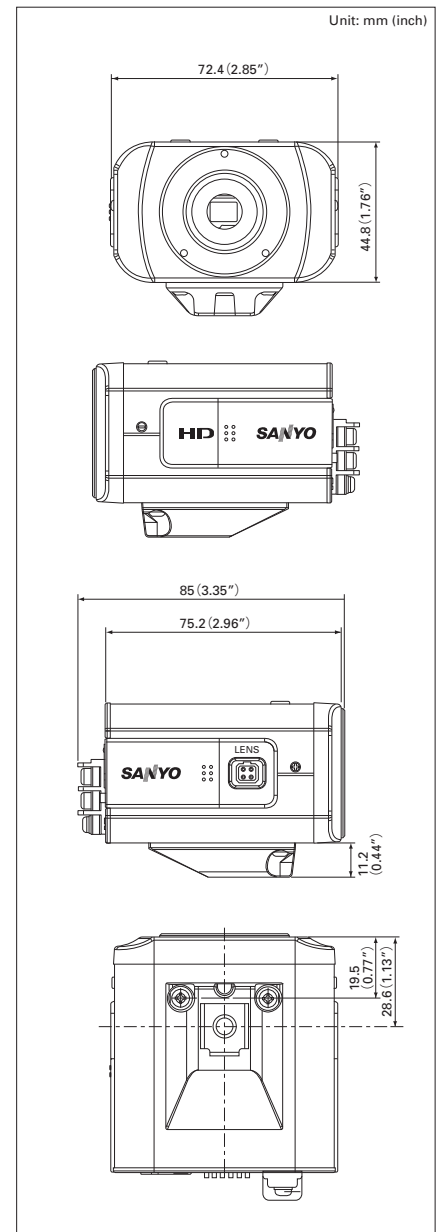

Interface

Monitor output	Composite out (for adjustment only)		
SD memory card slot	1(SDHC)	—	
Network port	10BASE-T/100BASE-TX (RJ45 connector)		
Alarm input/output	2/2		
Audio input/output	Mic in/Line out (3.5 φ mini jack)	—	

General

Environmental conditions	Operating	Temperature: -10 to +50°C Humidity: within 90% RH	
	Storage	Temperature: -20 to +70°C Humidity: within 70% RH	
Power supply	24V AC ±10%, 50 Hz/ 12 - 15 V DC, PoE (IEEE802.3af)		
Power consumption (approx.)	6.8w	4.6w	
Dimensions (approx.) (W x H x D)	72.4 x 44.8 x 75.2 mm		
Weight (approx.)	250g	220g	

*Specifications, design and availability are subject to change without notice.

Dimensions

Caution: Please consult the instruction manual to ensure safe and proper operation of the product.

Digital System Company of SANYO Electric Co., Ltd. obtained Quality Management System ISO9001 and Environmental Management System ISO14001 certifications.

Distributed by:

SANYO Electric Co., Ltd.
Digital System Company
<http://www.sanyosecurity.com>