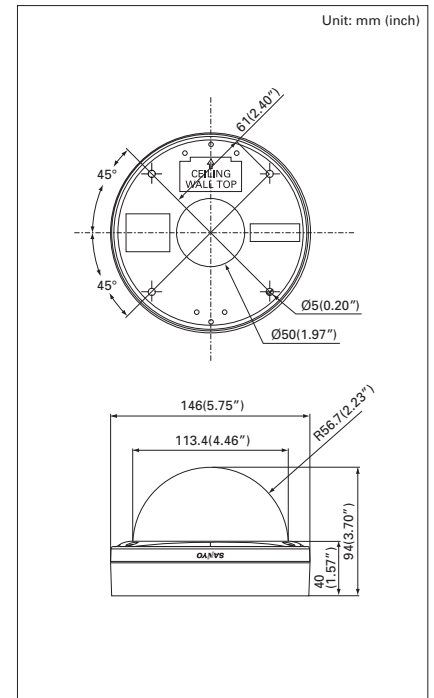

Interface

Monitor output	Composite out (for adjustment only)		
SD memory card slot	1(SDHC)	—	
Network port	10BASE-T/100BASE-TX (RJ45 connector)		
Alarm input/output	2/2		
Audio input/output	Mic in/Line out (3.5 Φmini jack)	—	

General

Environmental conditions	Operating	Temperature: -10 to +50°C Humidity: within 90% RH	
	Storage	Temperature: -20 to +70°C Humidity: within 70% RH	
Power supply	24V AC ±10%, 50 Hz/ 12 - 15V DC, PoE (IEEE802.3af)		
Power consumption (approx.)	6.8w (with Heater 20w)	4.6w (with Heater 18w)	
Dimensions (approx.) (Dia. x H)	Φ146 x 94mm		
Weight (approx.)	800g	770g	

*Specifications, design and availability are subject to change without notice.

Dimensions

Caution: Please consult the instruction manual to ensure safe and proper operation of the product.

Digital System Company of SANYO Electric Co., Ltd. obtained Quality Management System ISO9001 and Environmental Management System ISO14001 certifications.

Distributed by:

SANYO Electric Co., Ltd.
Digital System Company
<http://www.sanyosecurity.com>