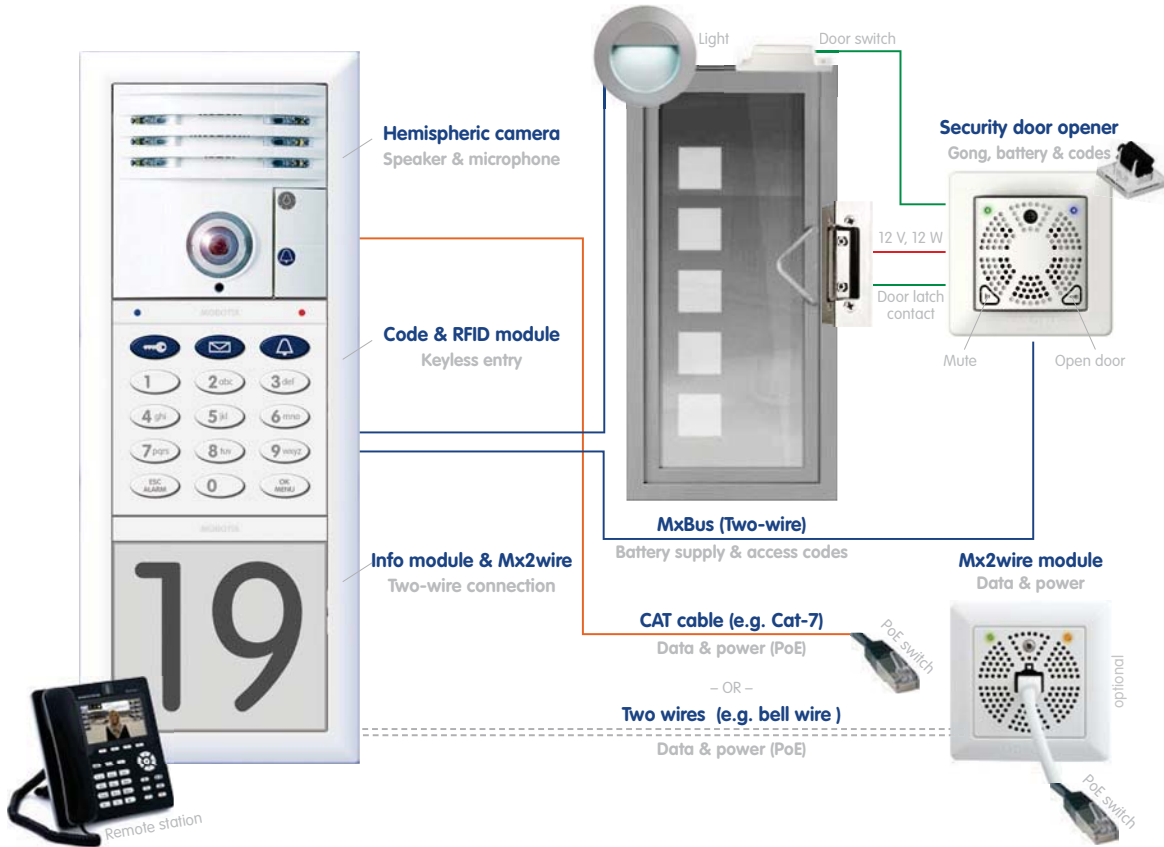

T24 Modules				Available Colors
T24M Hemispheric Camera - Complete panorama view - Speaker and microphone 2 function keys	Code & RFID Module - Keyless Entry per Pin code or transponder - Integrated messaging feature	Backlit Information Module - Optional with Mx2wire unit (integrated) - To connect the T24 via 2 bell wires (data and power)	Security Door Opener - Integrated door gong - Backup power supply with battery 2 buttons, 2 LEDs 2 signal inputs, 1 signal output	Colors - Available in white, metallic silver, dark gray and amber - Modern, discreet design

Accessories			
Frames (Without Modules) - Available as On-Wall or In-Ceiling model - Weatherproof (IP65) - For 1 to 3 modules - Optional with theft protection	Siedle Vario Installation System Can be combined with T24M and IO circuit board	IO Circuit Board for Siedle Vario Installation Systems - Connection board joins T24M camera with original Siedle modules - Simple installation inside Siedle frame	Grandstream VoIP Videophone - Video remote station for T24 - Comfortable camera operation, event research, door and light control

Simple And Cost-Effective Installation

The MOBOTIX IP Video Door Station can be connected and supplied with power via a network cable or – thanks to the Mx2wire technology – via two bell wires. Siedle Vario installation systems can also be upgraded with the T24M camera.